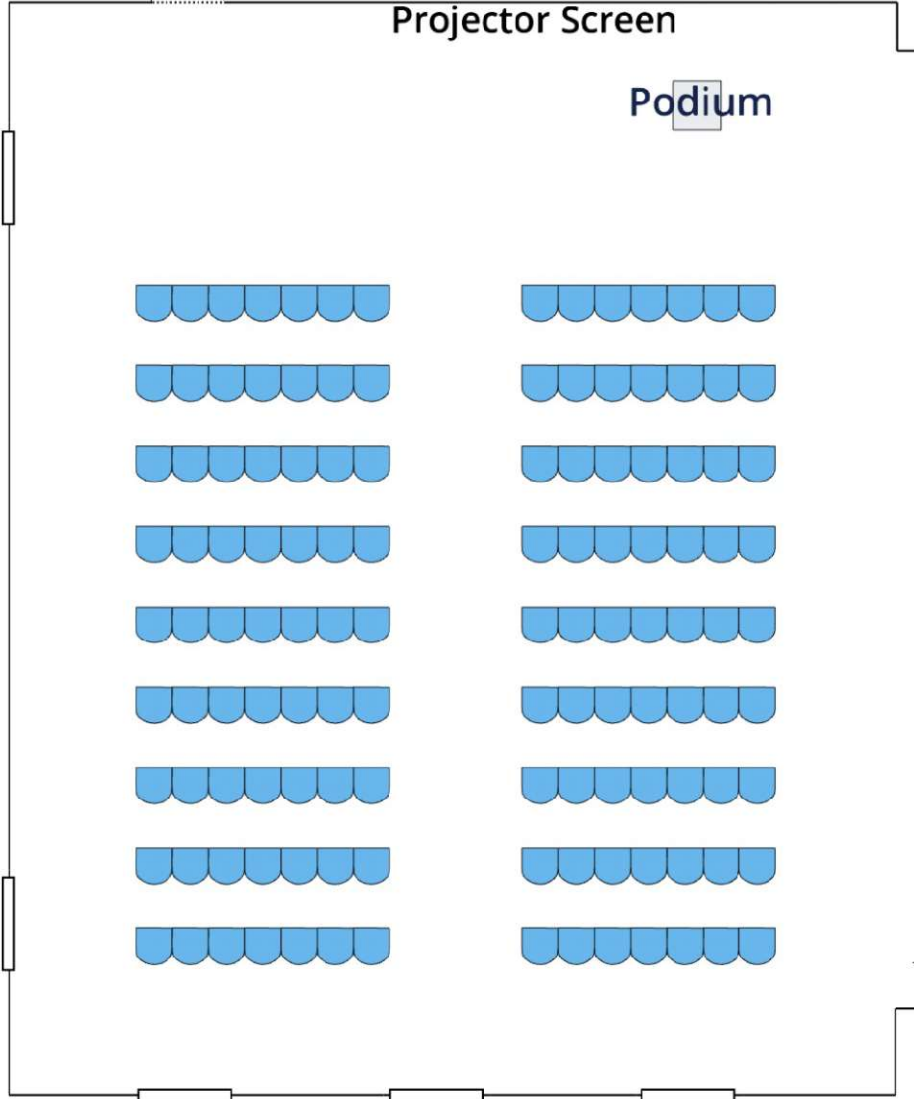

South Meeting Room

Fire Exit
From adjacent room

Projector Screen

Podium

Side Hallway
Entrance

Elevator

Main Hallway
Entrance

5 Feet

South Meeting Room

Fire Exit
From adjacent room

Projector Screen

Podium

Side Hallway
Entrance

Elevator

Main Hallway
Entrance

food and Beverage

5 Feet

South Meeting Room

Fire Exit
From Adjacent room

South Meeting Room

Fire Exit
From adjacent room

Projector

Podium

Side Hallway
Entrance

Main Hallway
Entrance

5 Feet