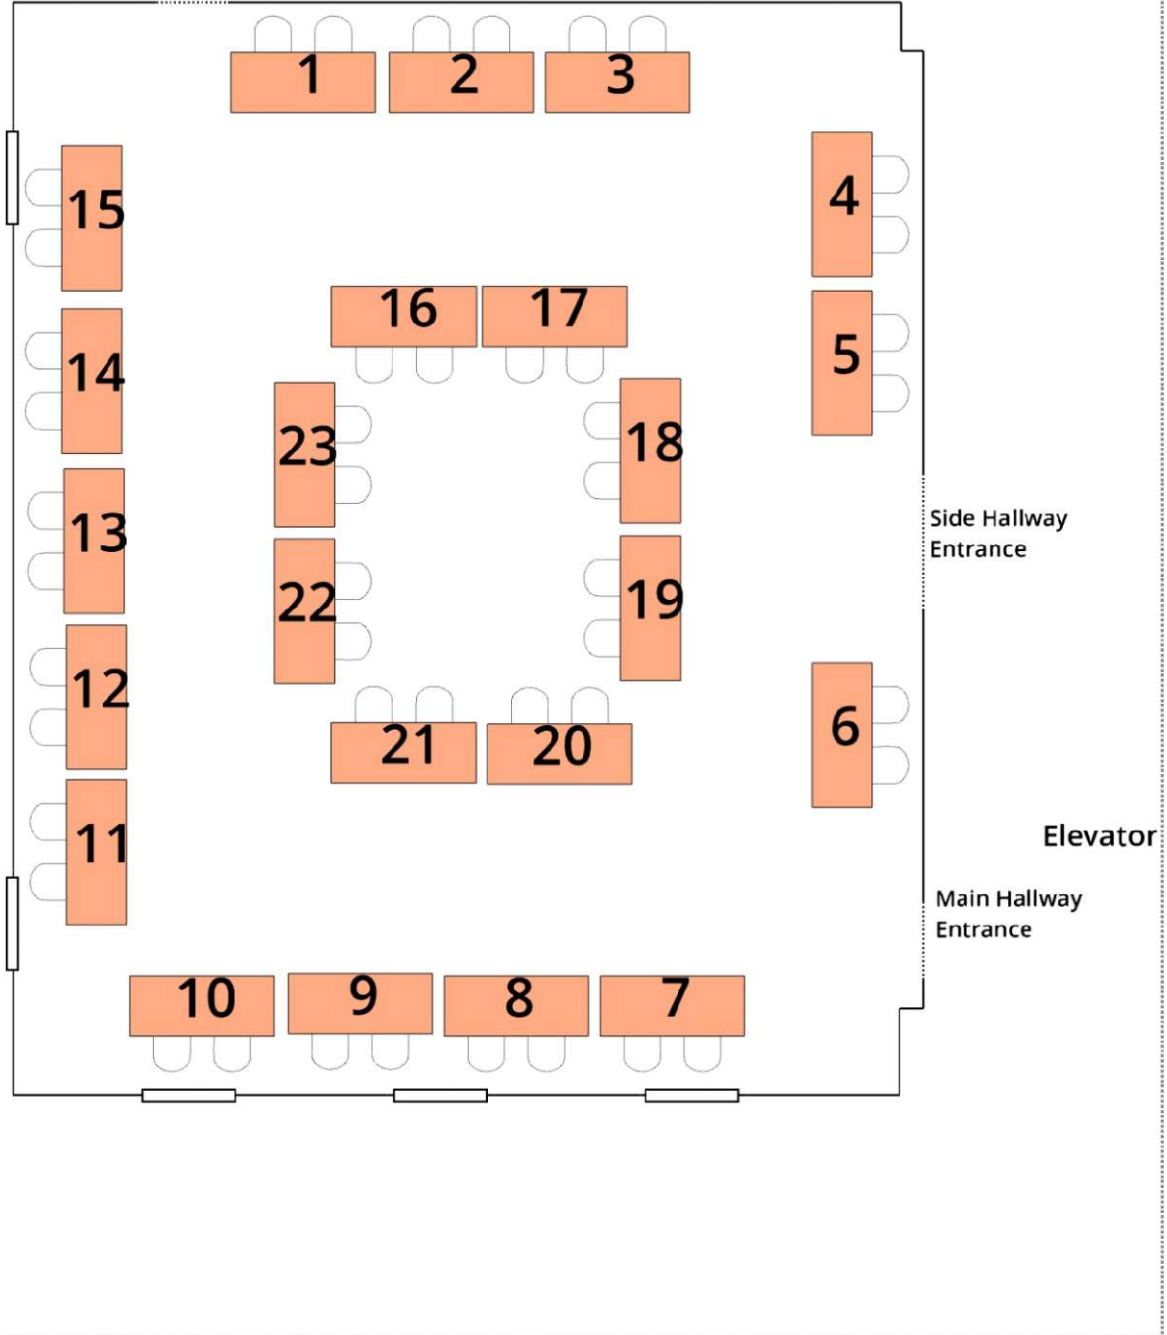

South Meeting Room

Fire Exit
From adjacent room

Projector Screen

Podium

Side Hallway
Entrance

Elevator

Main Hallway
Entrance

5 Feet

South Meeting Room

Fire Exit
From adjacent room

Projector Screen

Podium

Side Hallway
Entrance

Elevator

Main Hallway
Entrance

food and Beverage

5 Feet

South Meeting Room

Fire Exit
From Adjacent room

South Meeting Room

Fire Exit
From adjacent room

Projector

Podium

Side Hallway
Entrance

Main Hallway
Entrance

5 Feet