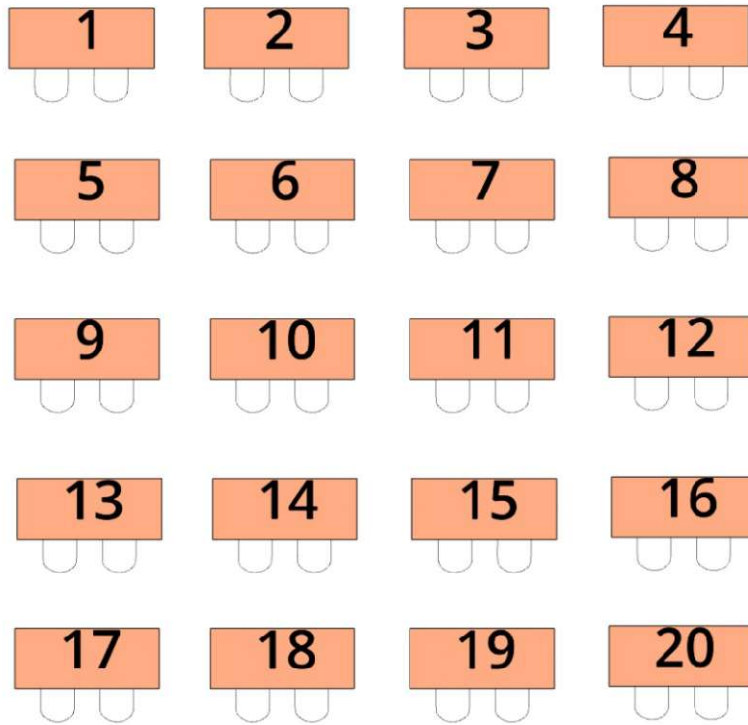

5 Feet

South Meeting Room

Fire Exit
From Adjacent room

South Meeting Room

Fire Exit
From adjacent room

Projector

Podium

Side Hallway
Entrance

Elevator

Main Hallway
Entrance

5 Feet

Fire Exit
From adjacent room

Projector

Podium

Side Hallway
Entrance

Elevator